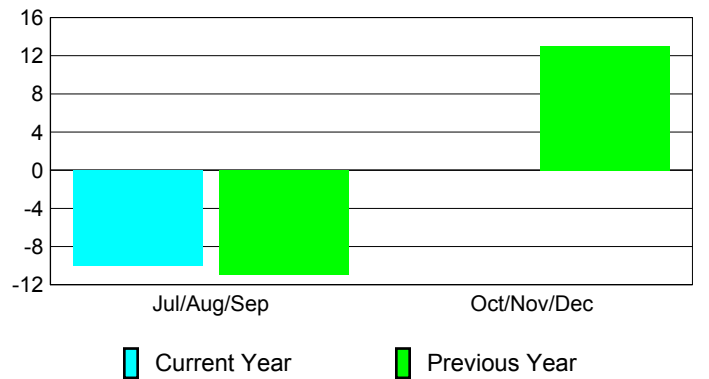

Comparison of Membership Gain/Loss

Current Year Compared to the Previous Year